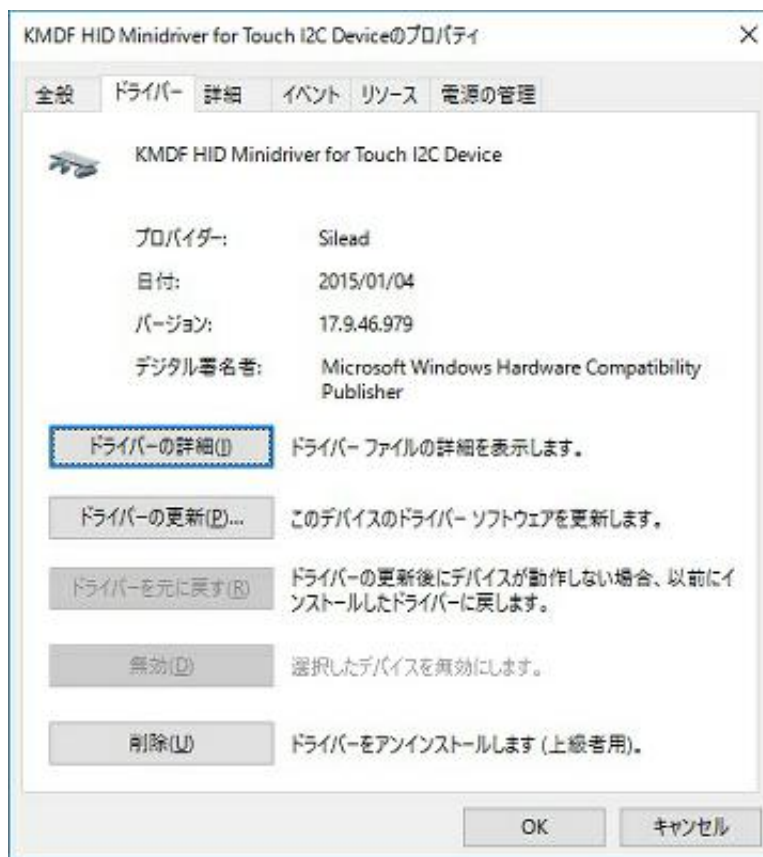

DOWNLOAD

[Kmdf Hid Minidriver For Touch I2c Device](#)

[Kmdf Hid Minidriver For Touch I2c Device](#)

kmdf hid minidriver for touch i2c device, how to install kmdf hid minidriver for touch i2c device, kmdf hid minidriver for touch i2c device windows Kmdf hid minidriver for touch i2c device driver for windows 7 32 bit, windows 7 64 bit, windows 10, 8, xp. The i2c hid driver shows a code 10 fault. localdomain Uninstalled KMDF HID Minidriver for Touch I2C Device. I recently upgraded to windows 10, and have had problems with my touchscreen driver.. Jul 28, 2016 · KMDF HID Minidriver for Touch I2C (Touch Screen Driver).zip File Size80 KiB DateJuly 28, 2016 Downloads15506. Nov 25, 2020 · They act as Download M-Audio KMDF HID Minidriver for Touch I2C Device chipset drivers or install DriverPack Solution software for driver update.